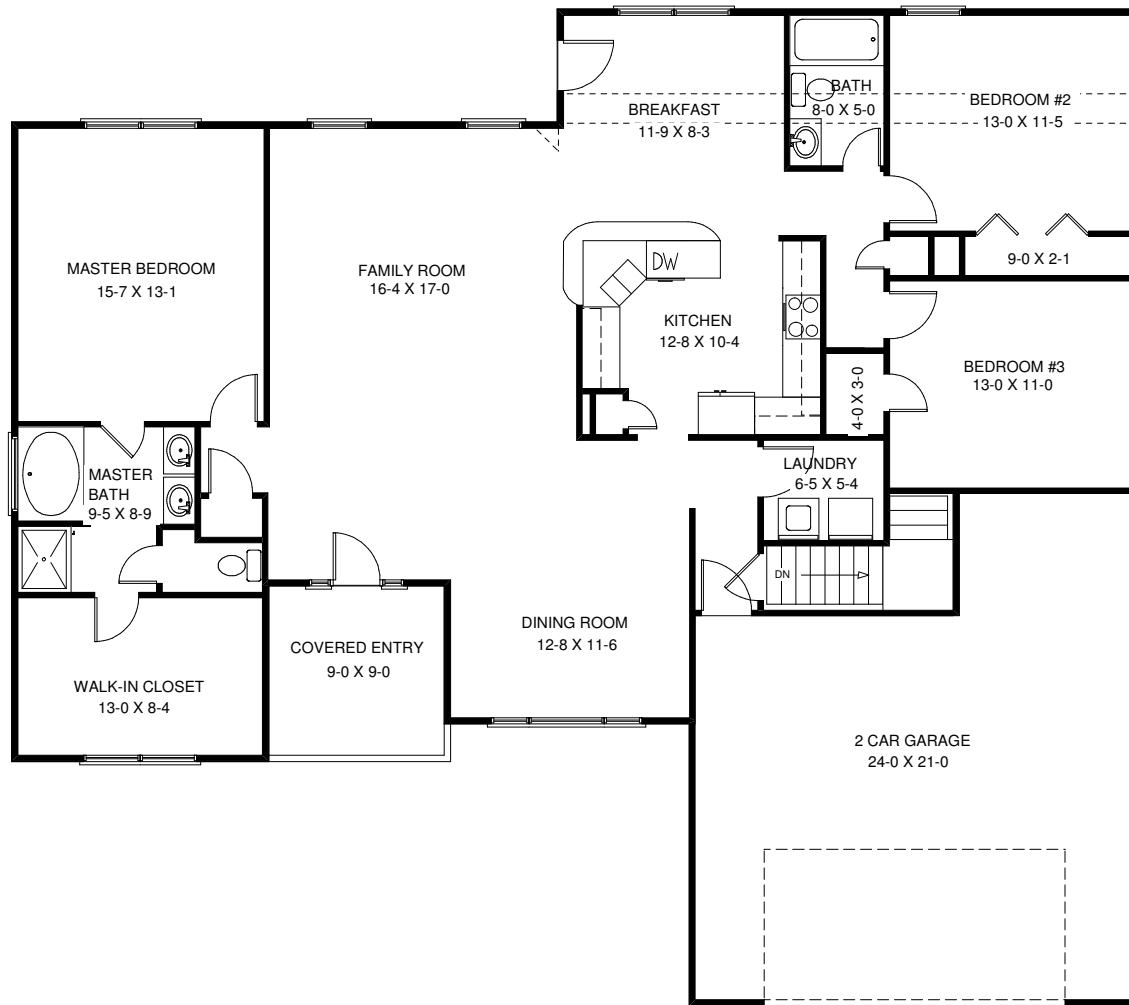

THE SARAH

MODEL CODE 210-000
3728 SQUARE FEET

DRAWINGS ARE ARTISTIC RENDERINGS AND ARE SUBJECT TO CHANGE
ALL MEASUREMENTS ARE APPROXIMATE, PLEASE REFERENCE FULL DRAWINGS
FOR DETAILS AND OPTIONAL INFORMATION