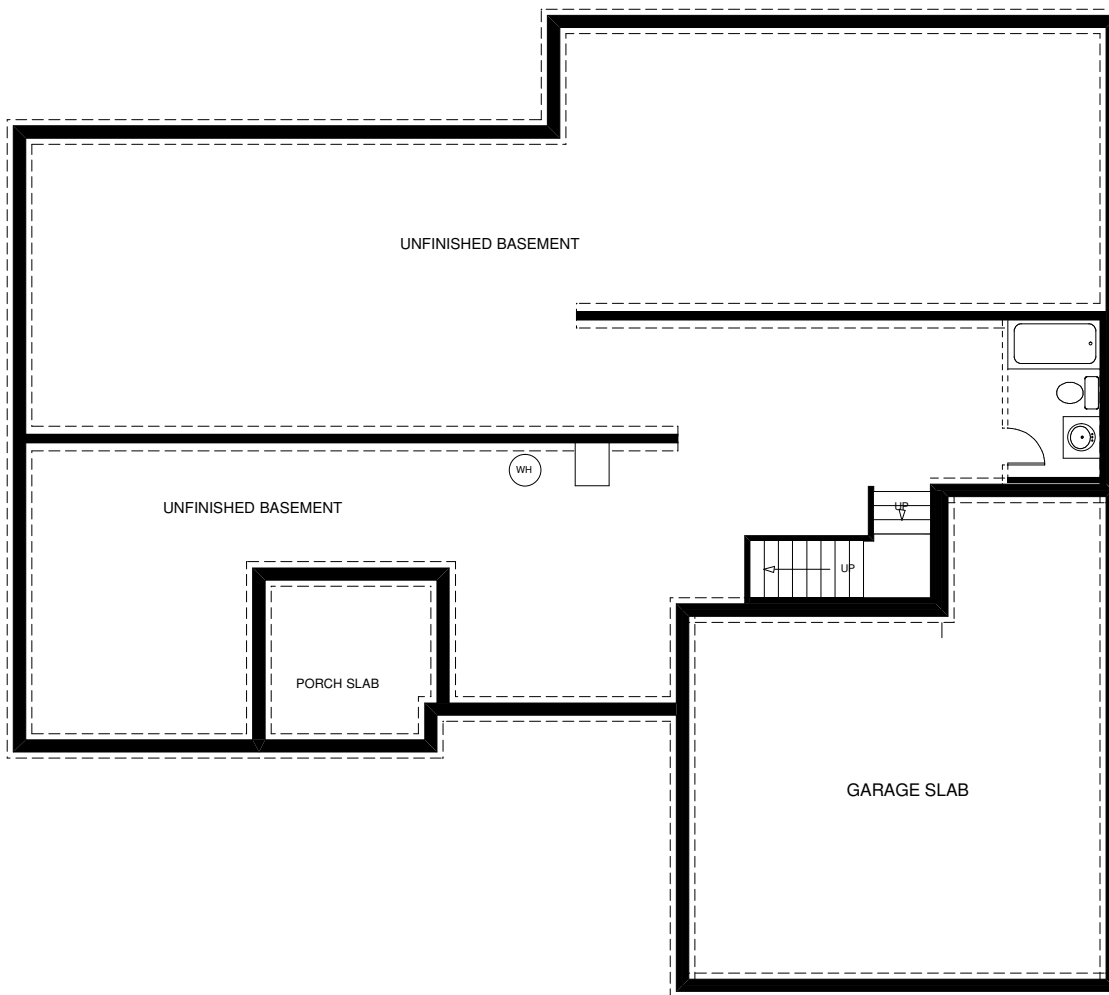

THE SARAH

MODEL CODE 210-000
3728 SQUARE FEET

DRAWINGS ARE ARTISTIC RENDERINGS AND ARE SUBJECT TO CHANGE
ALL MEASUREMENTS ARE APPROXIMATE, PLEASE REFERENCE FULL DRAWINGS
FOR DETAILS AND OPTIONAL INFORMATION