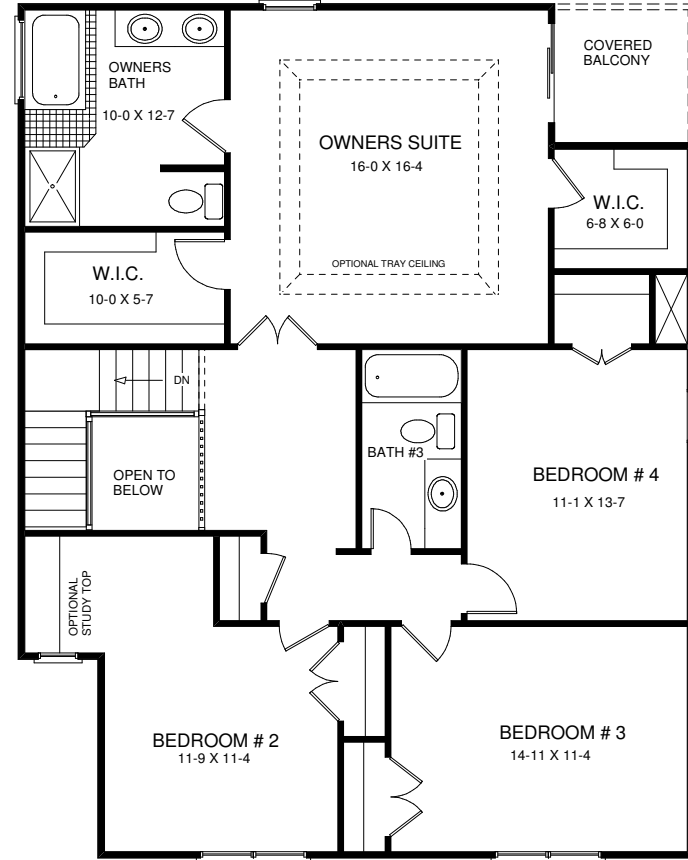

ELEVATION 001

THE POINT COMFORT

MODEL CODE 261-000
2718 SQUARE FEET

DRAWINGS ARE ARTISTIC RENDERINGS AND ARE SUBJECT TO CHANGE
ALL MEASUREMENTS ARE APPROXIMATE, PLEASE REFERENCE FULL DRAWINGS
FOR DETAILS AND OPTIONAL INFORMATION

1ST FLOOR

2ND FLOOR

THE POINT COMFORT

MODEL CODE 261-000
2718 SQUARE FEET

DRAWINGS ARE ARTISTIC RENDERINGS AND ARE SUBJECT TO CHANGE
ALL MEASUREMENTS ARE APPROXIMATE, PLEASE REFERENCE FULL DRAWINGS
FOR DETAILS AND OPTIONAL INFORMATION

ELEVATION 002

THE POINT COMFORT

MODEL CODE 261-000
2718 SQUARE FEET

DRAWINGS ARE ARTISTIC RENDERINGS AND ARE SUBJECT TO CHANGE
ALL MEASUREMENTS ARE APPROXIMATE, PLEASE REFERENCE FULL DRAWINGS
FOR DETAILS AND OPTIONAL INFORMATION