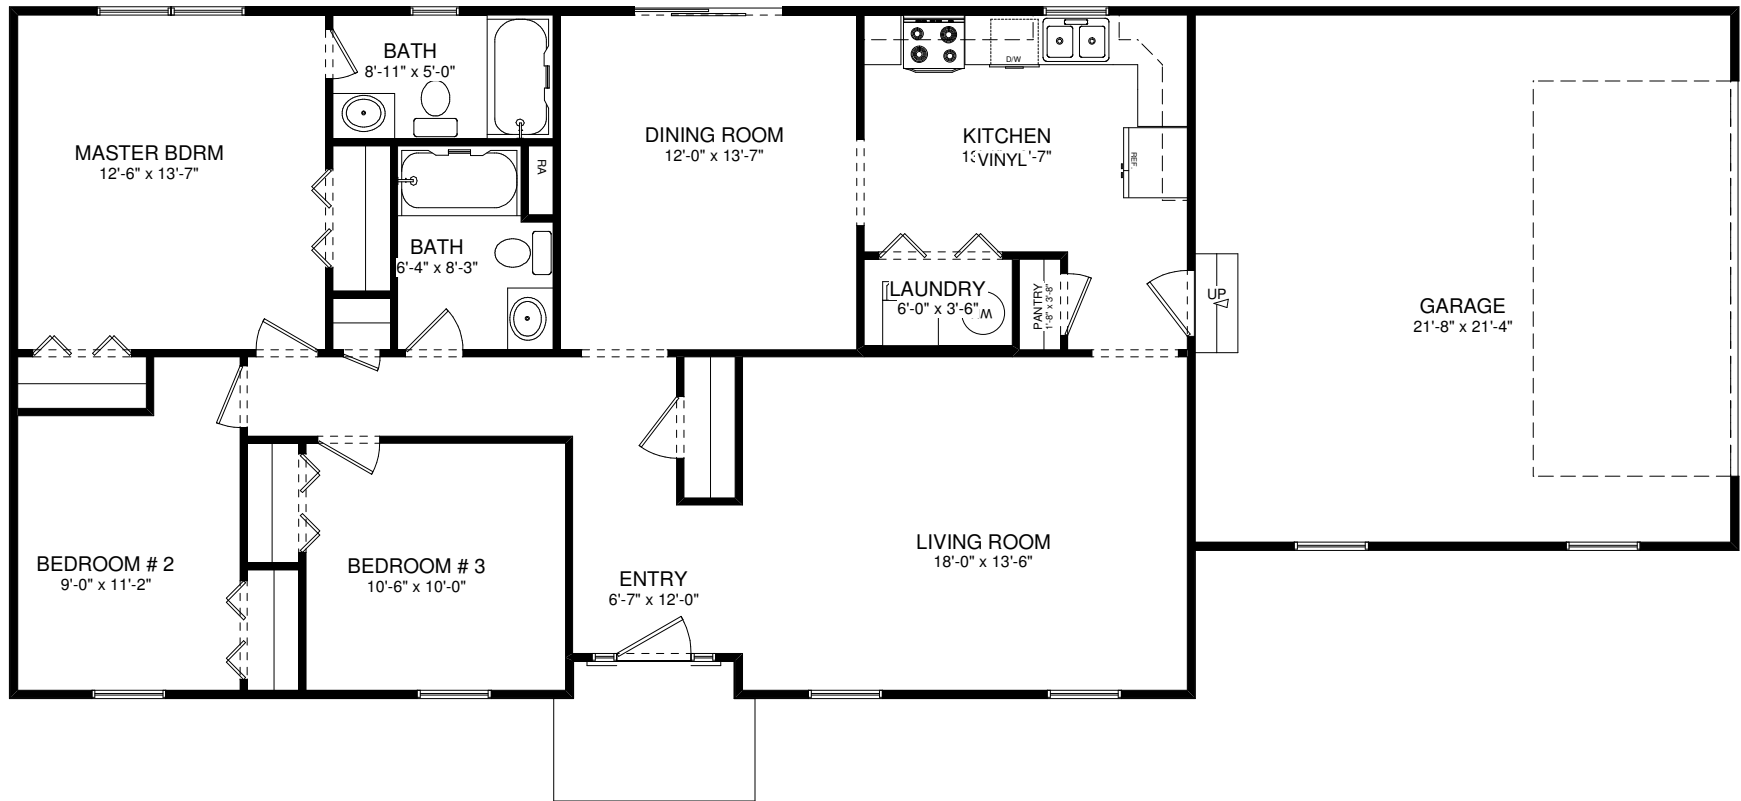

## THE LAURA

MODEL CODE 195-000  
 1344 SQUARE FEET HEATED SPACE

DRAWINGS ARE ARTISTIC RENDERINGS AND ARE SUBJECT TO CHANGE  
 ALL MEASUREMENTS ARE APPROXIMATE, PLEASE REFERENCE FULL DRAWINGS  
 FOR DETAILS AND OPTIONAL INFORMATION