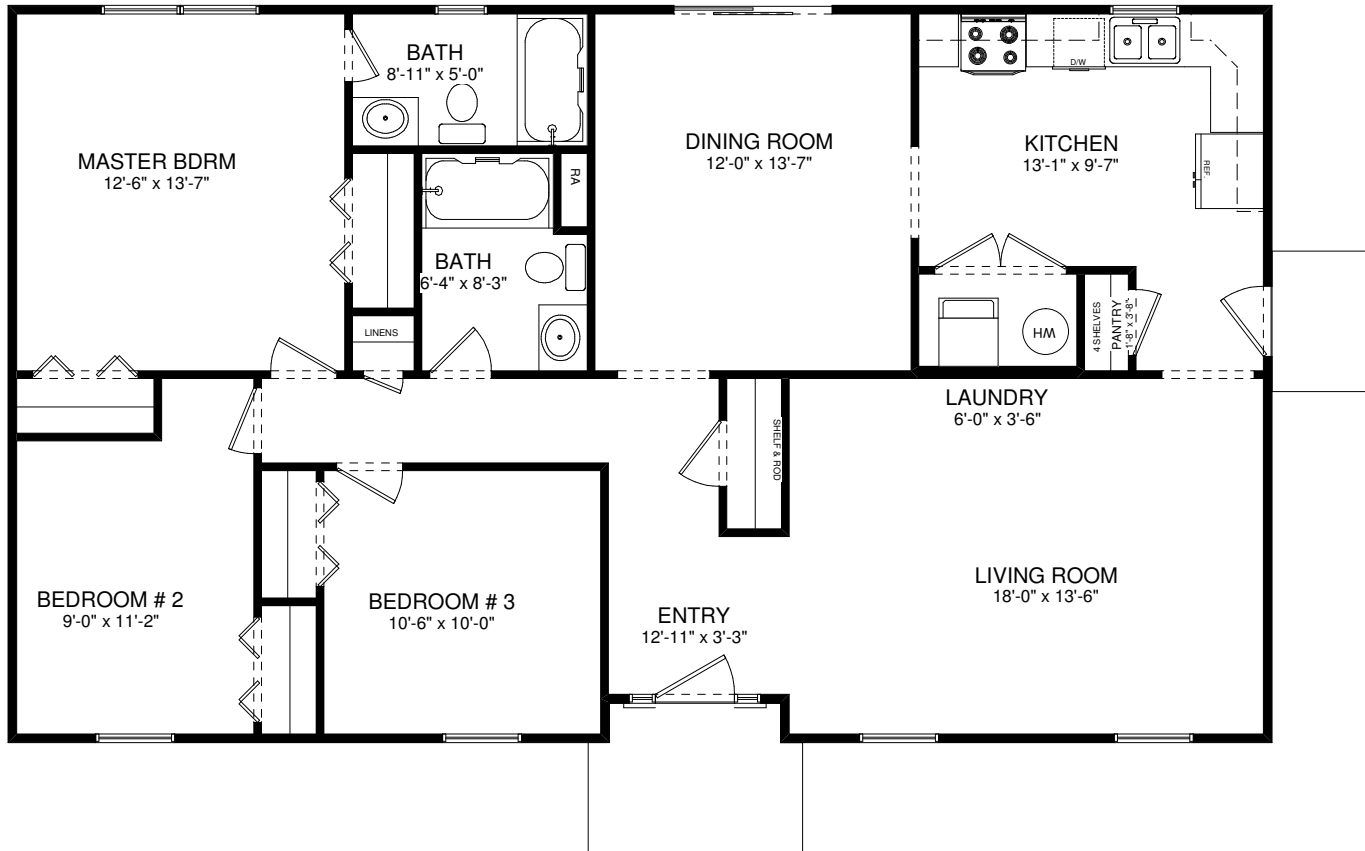

## THE LAURA

MODEL CODE 195-000  
 1344 SQUARE FEET HEATED SPACE

DRAWINGS ARE ARTISTIC RENDERINGS AND ARE SUBJECT TO CHANGE  
 ALL MEASUREMENTS ARE APPROXIMATE, PLEASE REFERENCE FULL DRAWINGS  
 FOR DETAILS AND OPTIONAL INFORMATION

1ST FLOOR PLAN