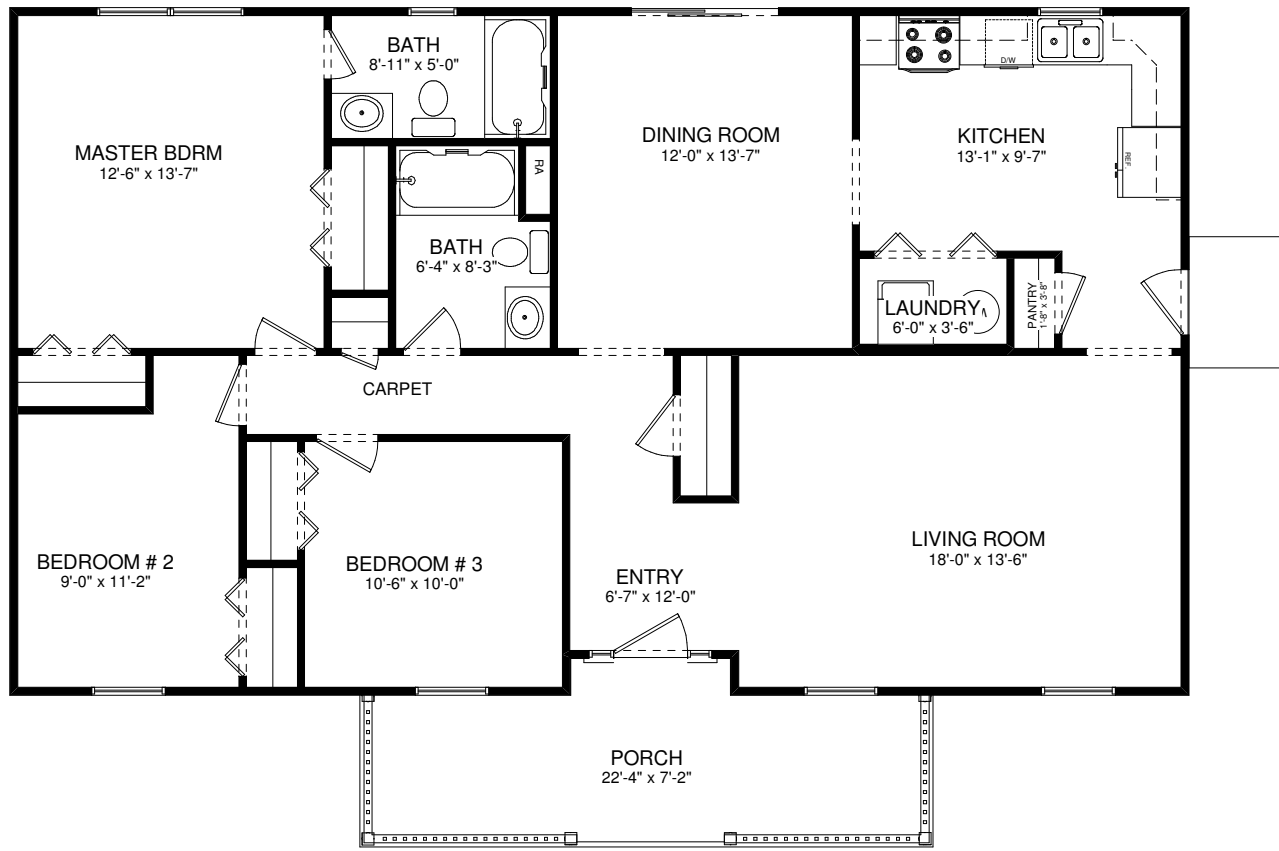

OPTIONAL FRONT PORCH PLAN

THE LAURA

MODEL CODE 195-000
1344 SQUARE FEET HEATED SPACE