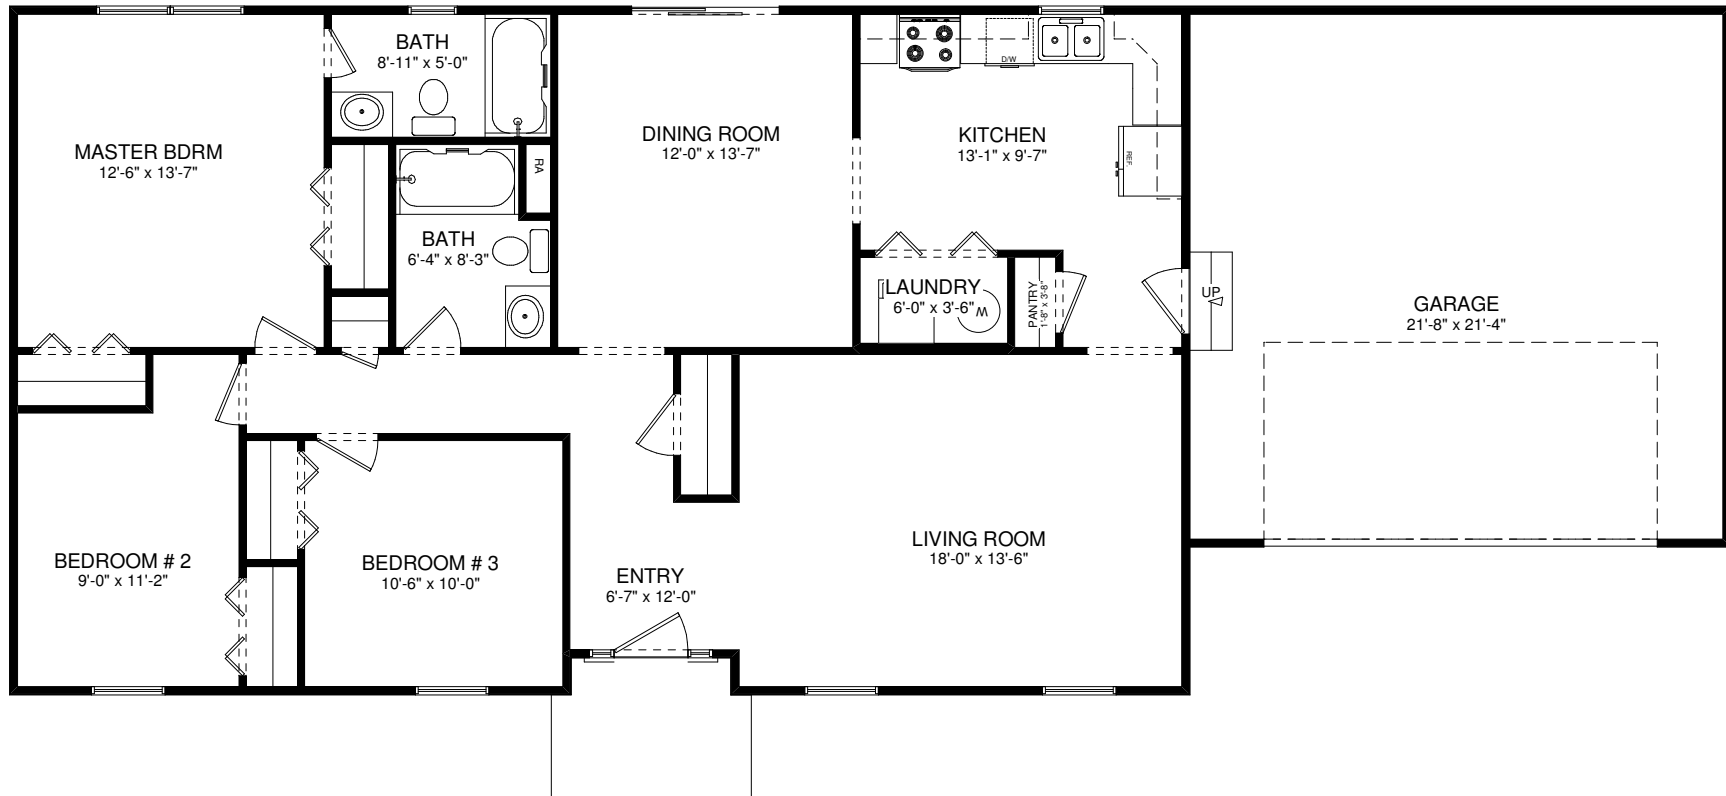

OPTIONAL FRONT LOAD GARAGE PLAN

THE LAURA

MODEL CODE 195-000
1344 SQUARE FEET HEATED SPACE

DRAWINGS ARE ARTISTIC RENDERINGS AND ARE SUBJECT TO CHANGE
ALL MEASUREMENTS ARE APPROXIMATE, PLEASE REFERENCE FULL DRAWINGS
FOR DETAILS AND OPTIONAL INFORMATION