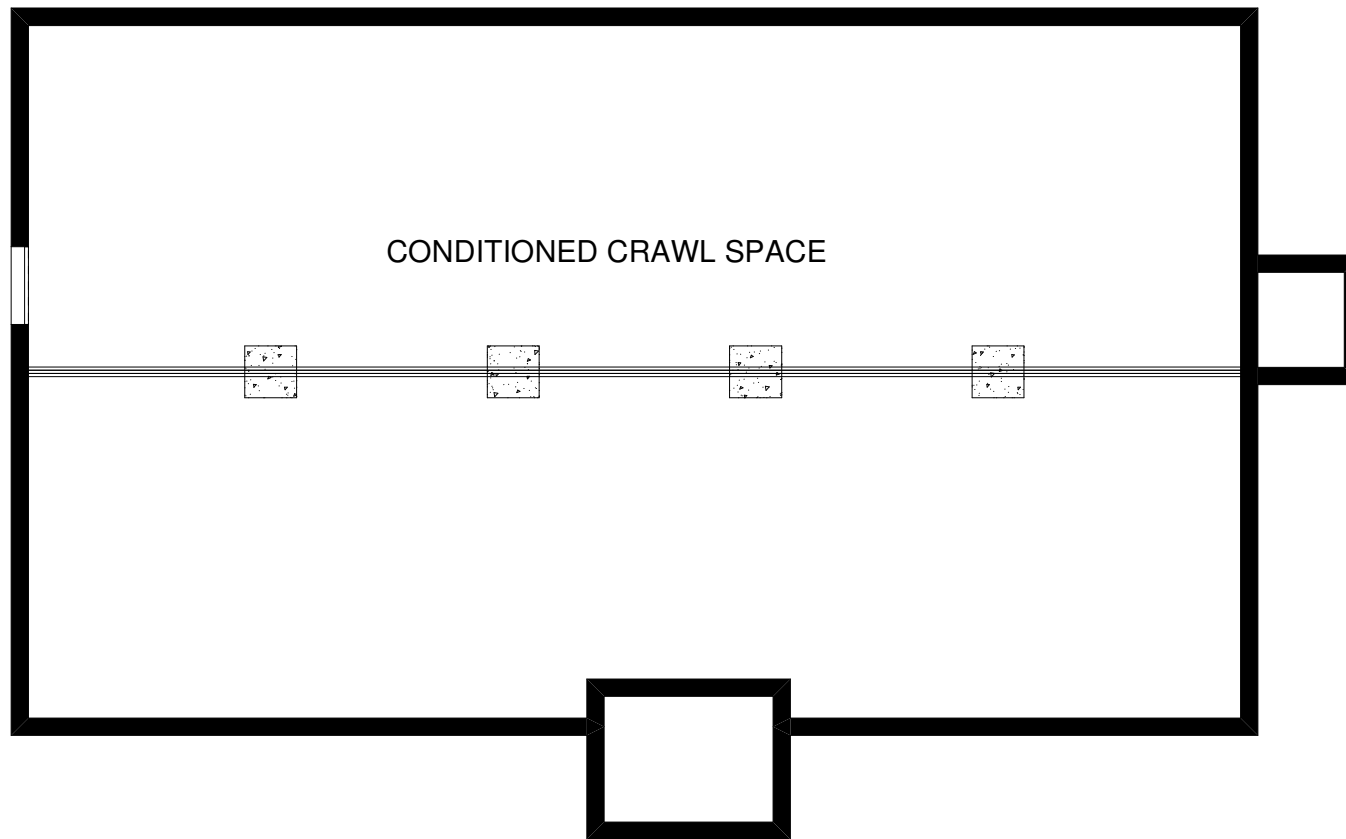

CONDITIONED CRAWL SPACE

CRAWL SPACE FOUNDATION

THE LAURA

MODEL CODE 195-000
1344 SQUARE FEET HEATED SPACE

DRAWINGS ARE ARTISTIC RENDERINGS AND ARE SUBJECT TO CHANGE
ALL MEASUREMENTS ARE APPROXIMATE, PLEASE REFERENCE FULL DRAWINGS
FOR DETAILS AND OPTIONAL INFORMATION