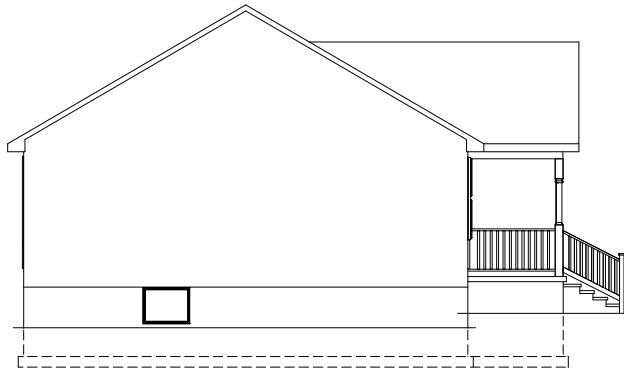

THE CLARKSVILLE

MODEL CODE 185-000
1400 SQUARE FEET

DRAWINGS ARE ARTISTIC RENDERINGS AND ARE SUBJECT TO CHANGE
ALL MEASUREMENTS ARE APPROXIMATE, PLEASE REFERENCE FULL DRAWINGS
FOR DETAILS AND OPTIONAL INFORMATION