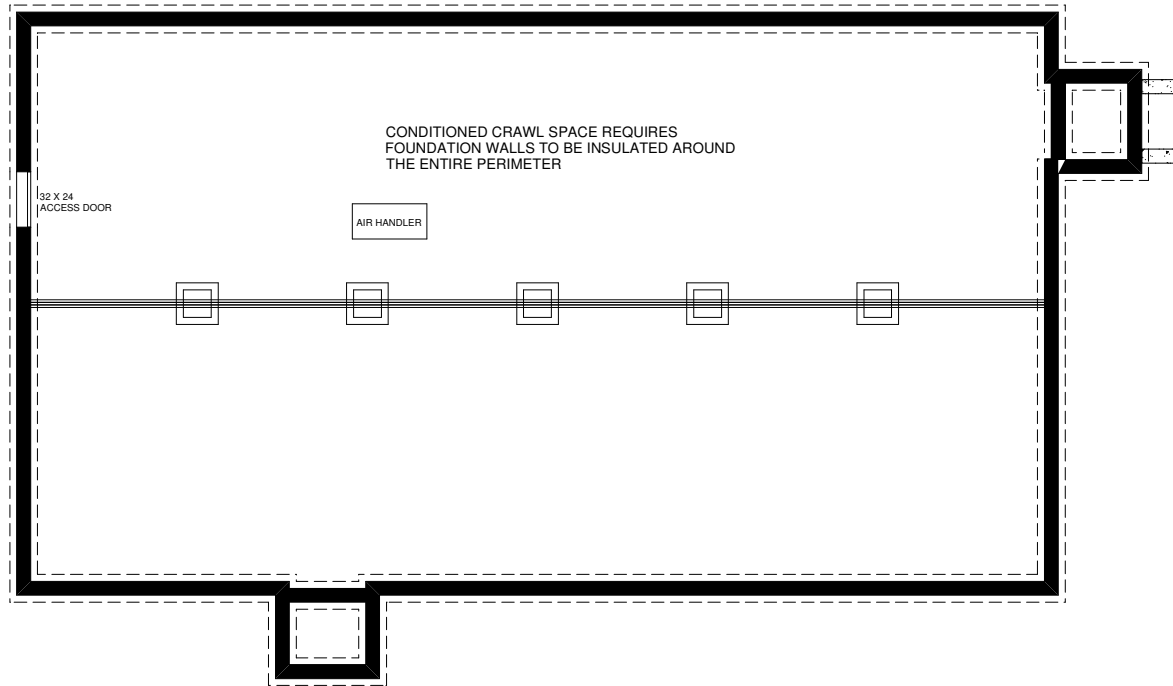

THE CLARKSVILLE

MODEL CODE 185-000
1400 SQUARE FEET

DRAWINGS ARE ARTISTIC RENDERINGS AND ARE SUBJECT TO CHANGE
ALL MEASUREMENTS ARE APPROXIMATE, PLEASE REFERENCE FULL DRAWINGS
FOR DETAILS AND OPTIONAL INFORMATION