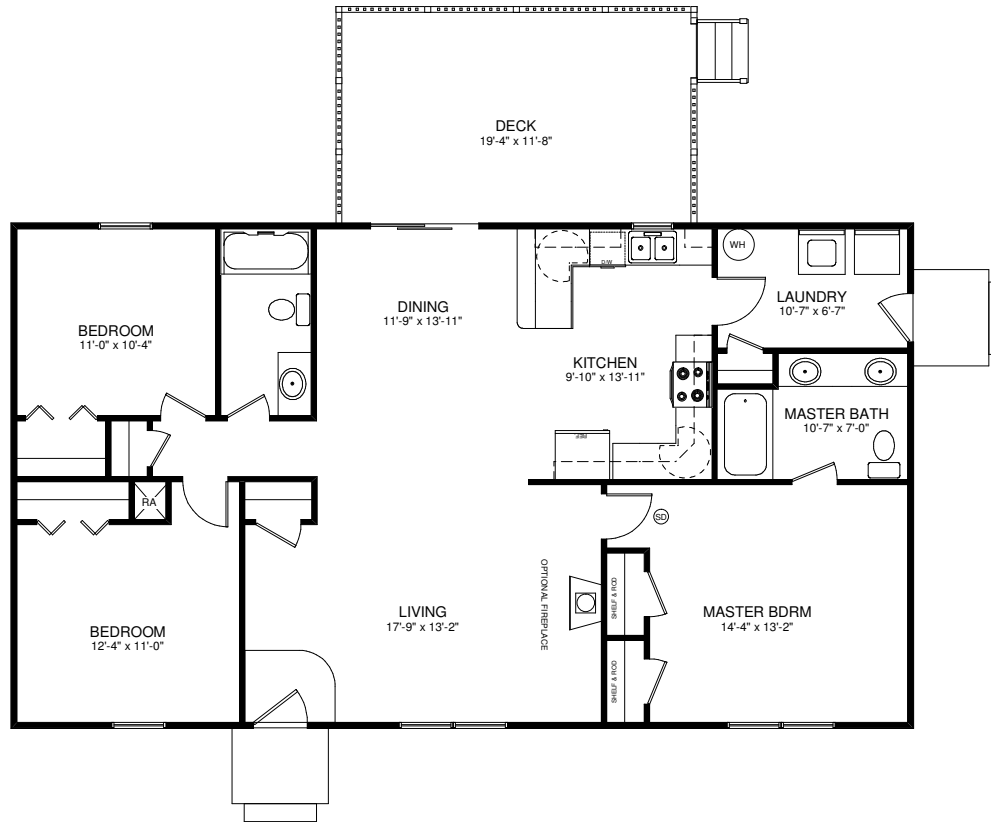

THE CLARKSVILLE

MODEL CODE 185-000
1400 SQUARE FEET

DRAWINGS ARE ARTISTIC RENDERINGS AND ARE SUBJECT TO CHANGE
ALL MEASUREMENTS ARE APPROXIMATE, PLEASE REFERENCE FULL DRAWINGS
FOR DETAILS AND OPTIONAL INFORMATION