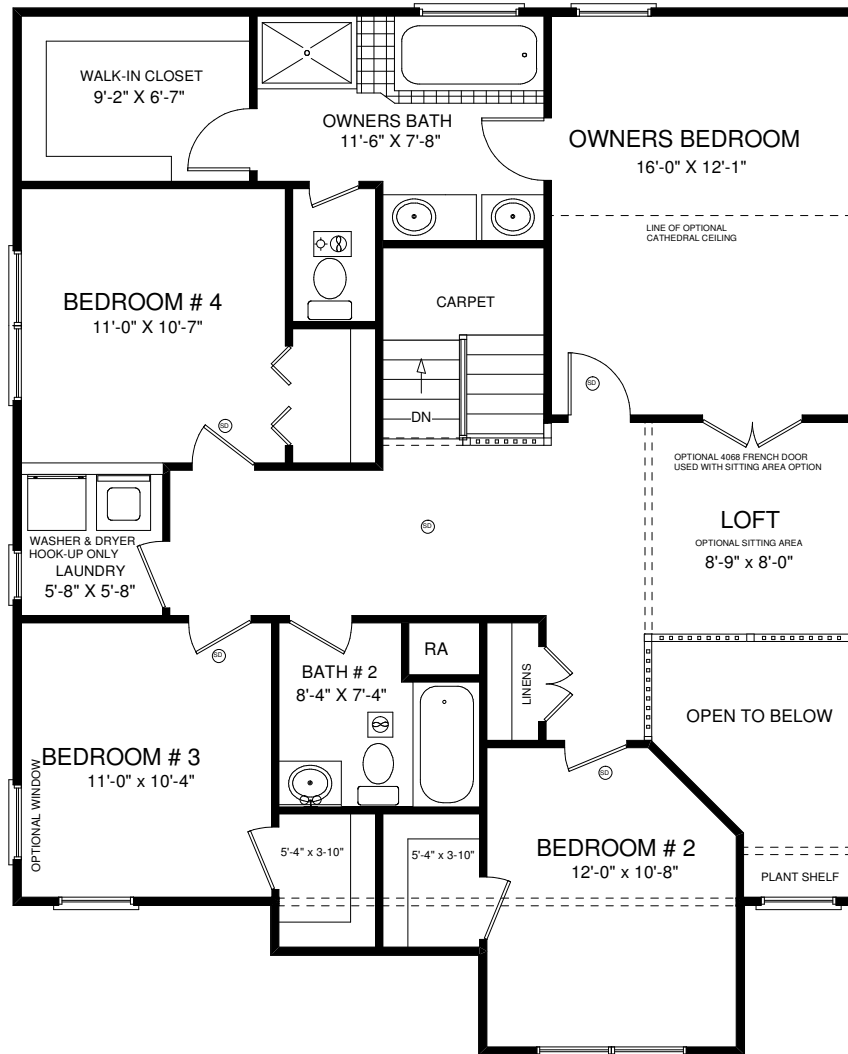

**THE CAPE HENRY**  
MODEL CODE 270-000  
2347 SQUARE FEET

DRAWINGS ARE ARTISTIC RENDERINGS AND ARE SUBJECT TO CHANGE  
ALL MEASUREMENTS ARE APPROXIMATE, PLEASE REFERENCE FULL DRAWINGS  
FOR DETAILS AND OPTIONAL INFORMATION

**THE CAPE HENRY**  
**MODEL CODE 270-000**  
**2347 SQUARE FEET**

DRAWINGS ARE ARTISTIC RENDERINGS AND ARE SUBJECT TO CHANGE  
 ALL MEASUREMENTS ARE APPROXIMATE, PLEASE REFERENCE FULL DRAWINGS  
 FOR DETAILS AND OPTIONAL INFORMATION

## THE CAPE HENRY

MODEL CODE 270-000  
2347 SQUARE FEET

DRAWINGS ARE ARTISTIC RENDERINGS AND ARE SUBJECT TO CHANGE  
ALL MEASUREMENTS ARE APPROXIMATE, PLEASE REFERENCE FULL DRAWINGS  
FOR DETAILS AND OPTIONAL INFORMATION