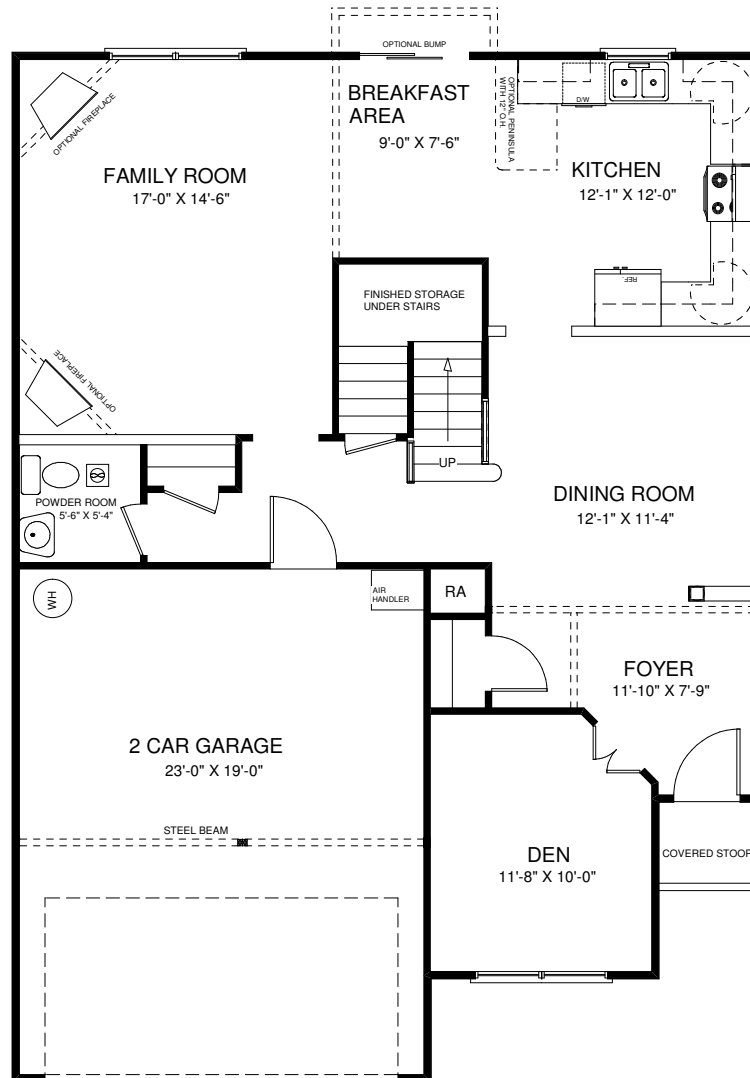

**THE CAPE HENRY**  
MODEL CODE 270-000  
2347 SQUARE FEET

DRAWINGS ARE ARTISTIC RENDERINGS AND ARE SUBJECT TO CHANGE  
ALL MEASUREMENTS ARE APPROXIMATE, PLEASE REFERENCE FULL DRAWINGS  
FOR DETAILS AND OPTIONAL INFORMATION

**THE CAPE HENRY**  
**MODEL CODE 270-000**  
**2347 SQUARE FEET**

DRAWINGS ARE ARTISTIC RENDERINGS AND ARE SUBJECT TO CHANGE  
 ALL MEASUREMENTS ARE APPROXIMATE, PLEASE REFERENCE FULL DRAWINGS  
 FOR DETAILS AND OPTIONAL INFORMATION

## THE CAPE HENRY

MODEL CODE 270-000  
2347 SQUARE FEET

DRAWINGS ARE ARTISTIC RENDERINGS AND ARE SUBJECT TO CHANGE  
ALL MEASUREMENTS ARE APPROXIMATE, PLEASE REFERENCE FULL DRAWINGS  
FOR DETAILS AND OPTIONAL INFORMATION