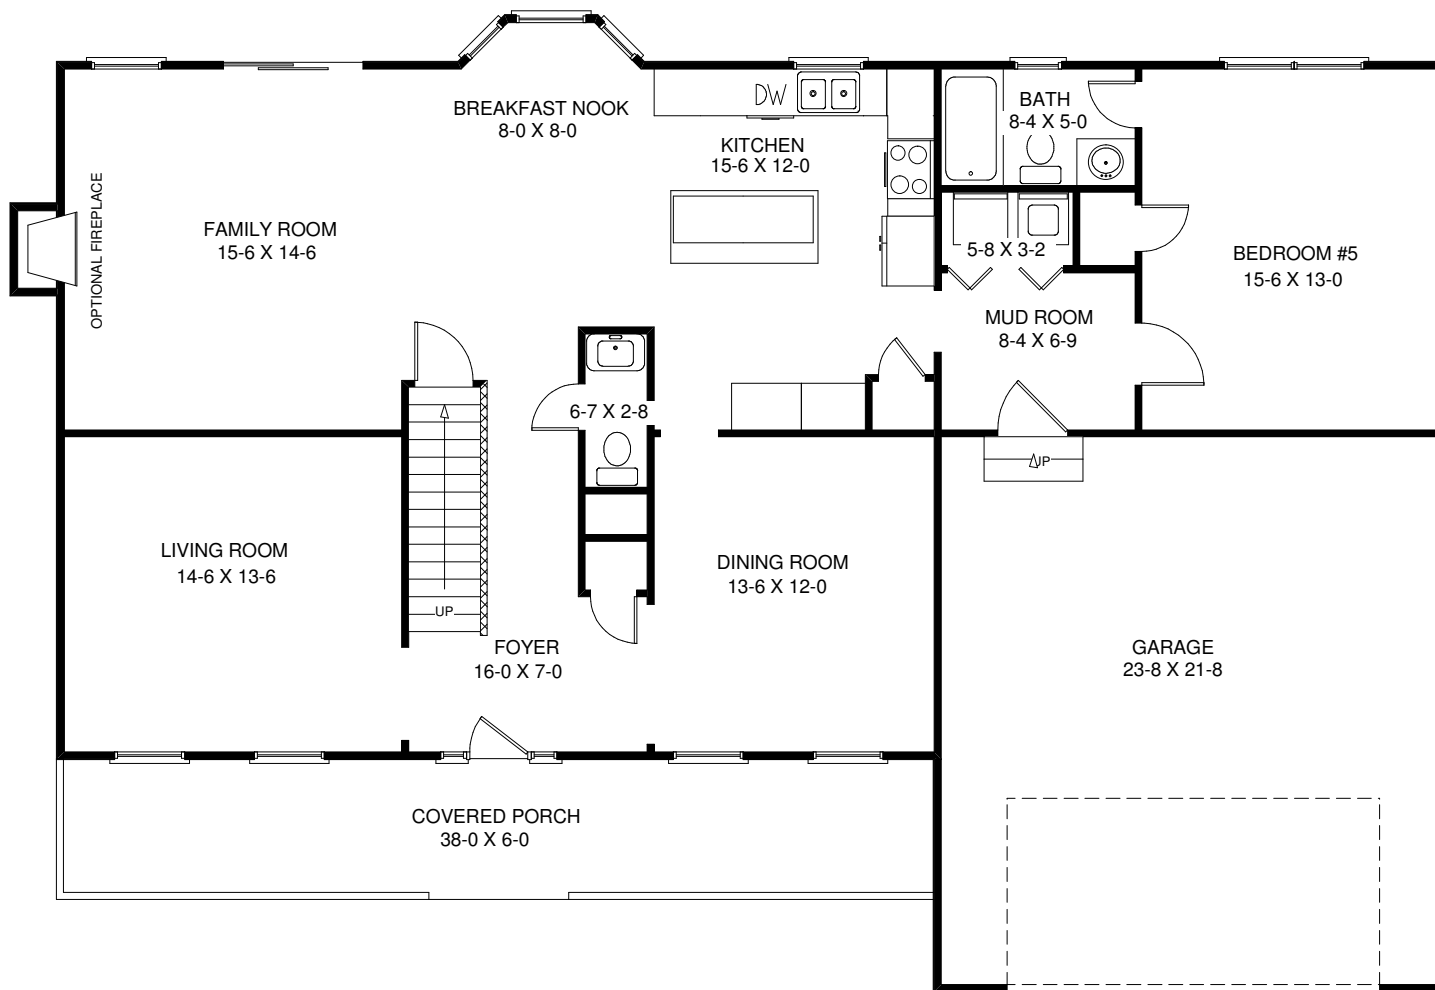

CONTINUOUS ROOF VENT

25 YEAR THREE TAB SHINGLES

24" PHYRON LOUVER

CONTINUOUS ROOF VENT

25 YEAR THREE TAB SHINGLES

25 YEAR THREE TAB SHINGLES

6" TURNED VINYL POST
WITH VINYL RAILING

THE MADISON

2678 SQ. FT.

ELEVATION 2

1ST FLOOR PLAN

2ND FLOOR PLAN

BASEMENT PLAN