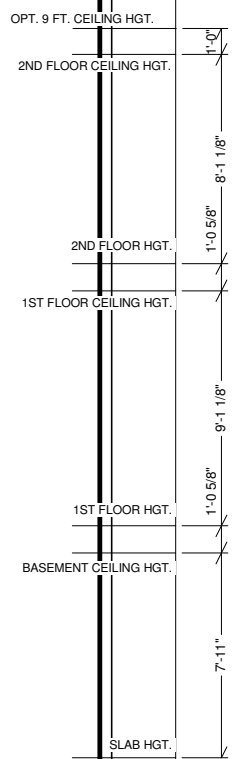

CONTINUOUS ROOF VENT

25 YEAR THREE TAB SHINGLES

24" PHYRON LOUVER

CONTINUOUS ROOF VENT

25 YEAR THREE TAB SHINGLES

25 YEAR THREE TAB SHINGLES

6" TURNED VINYL POST
WITH VINYL RAILING

THE MADISON

2678 SQ. FT.

ELEVATION 2

1ST FLOOR PLAN

2ND FLOOR PLAN

BASEMENT PLAN