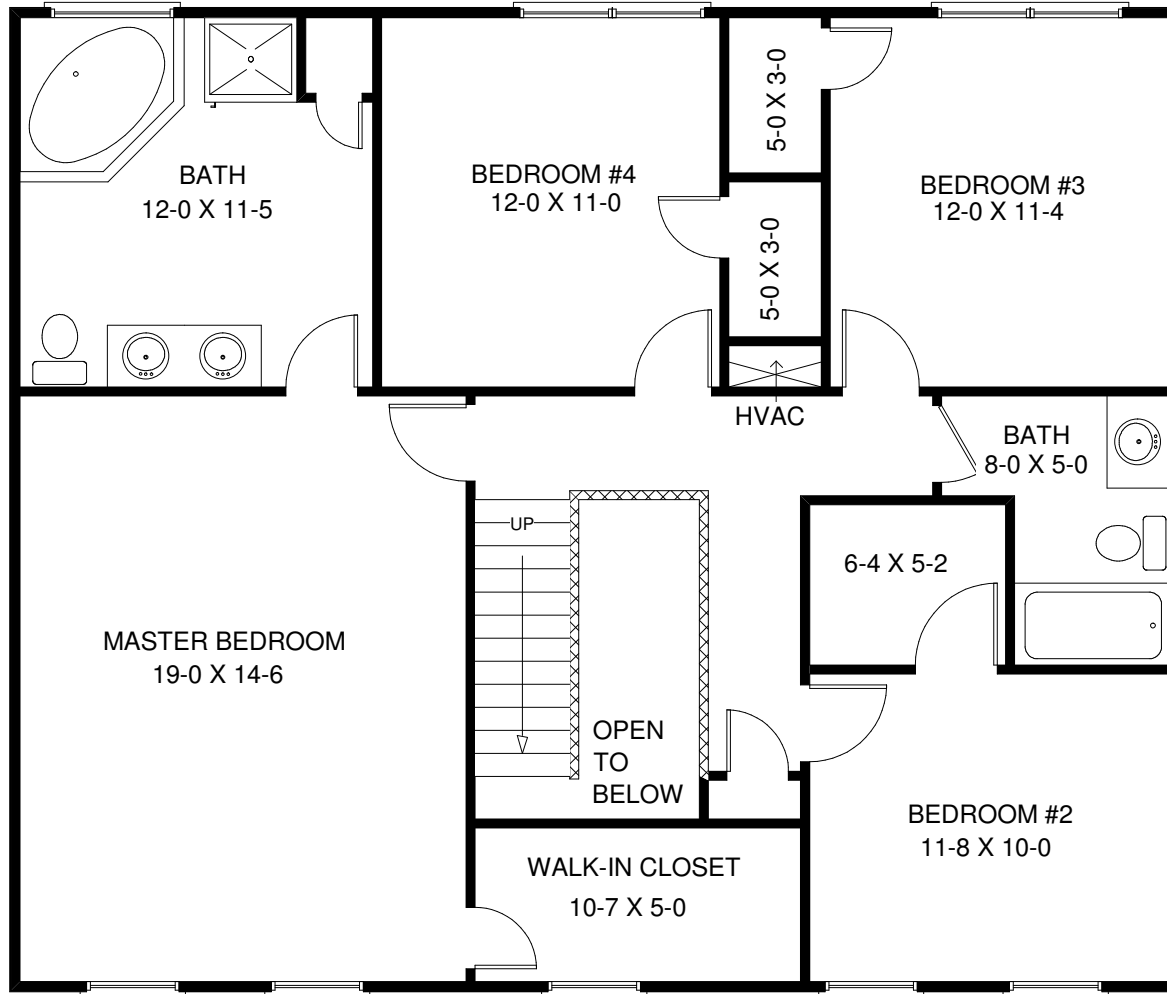

CONTINUOUS ROOF VENT

25 YEAR THREE TAB SHINGLES

24" PHYRON LOUVER

CONTINUOUS ROOF VENT

25 YEAR THREE TAB SHINGLES

25 YEAR THREE TAB SHINGLES

6" TURNED VINYL POST
WITH VINYL RAILING

THE MADISON

2678 SQ. FT.

ELEVATION 2

1ST FLOOR PLAN

2ND FLOOR PLAN

BASEMENT PLAN