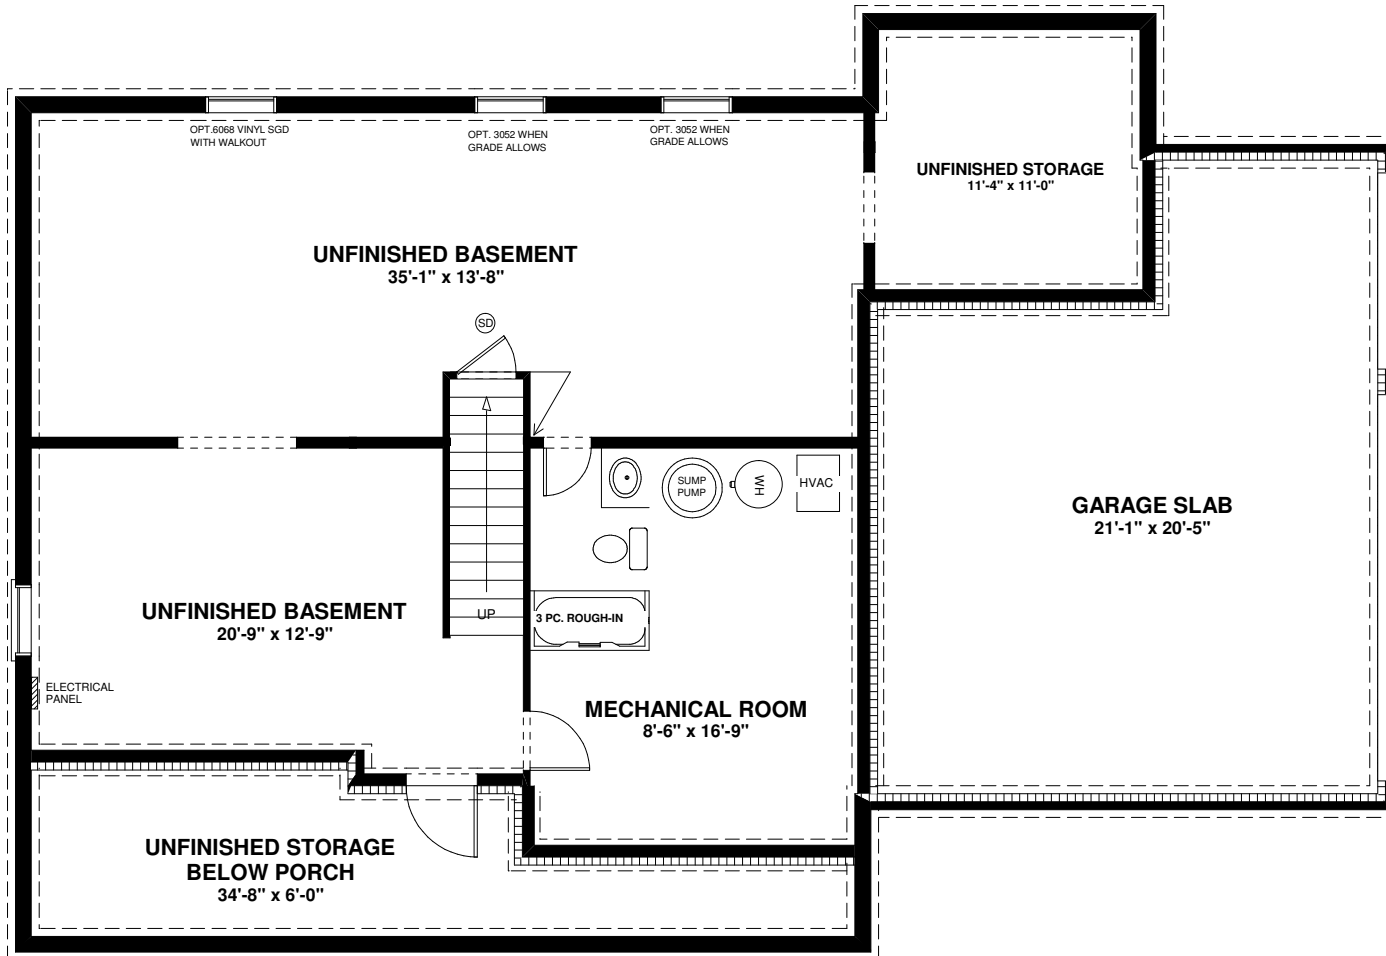

## THE LEESBURG II

MODEL CODE 450-000  
4596 SQUARE FEET

DRAWINGS ARE ARTISTIC RENDERINGS AND ARE SUBJECT TO CHANGE  
ALL MEASUREMENTS ARE APPROXIMATE, PLEASE REFERENCE FULL DRAWINGS  
FOR DETAILS AND OPTIONAL INFORMATION