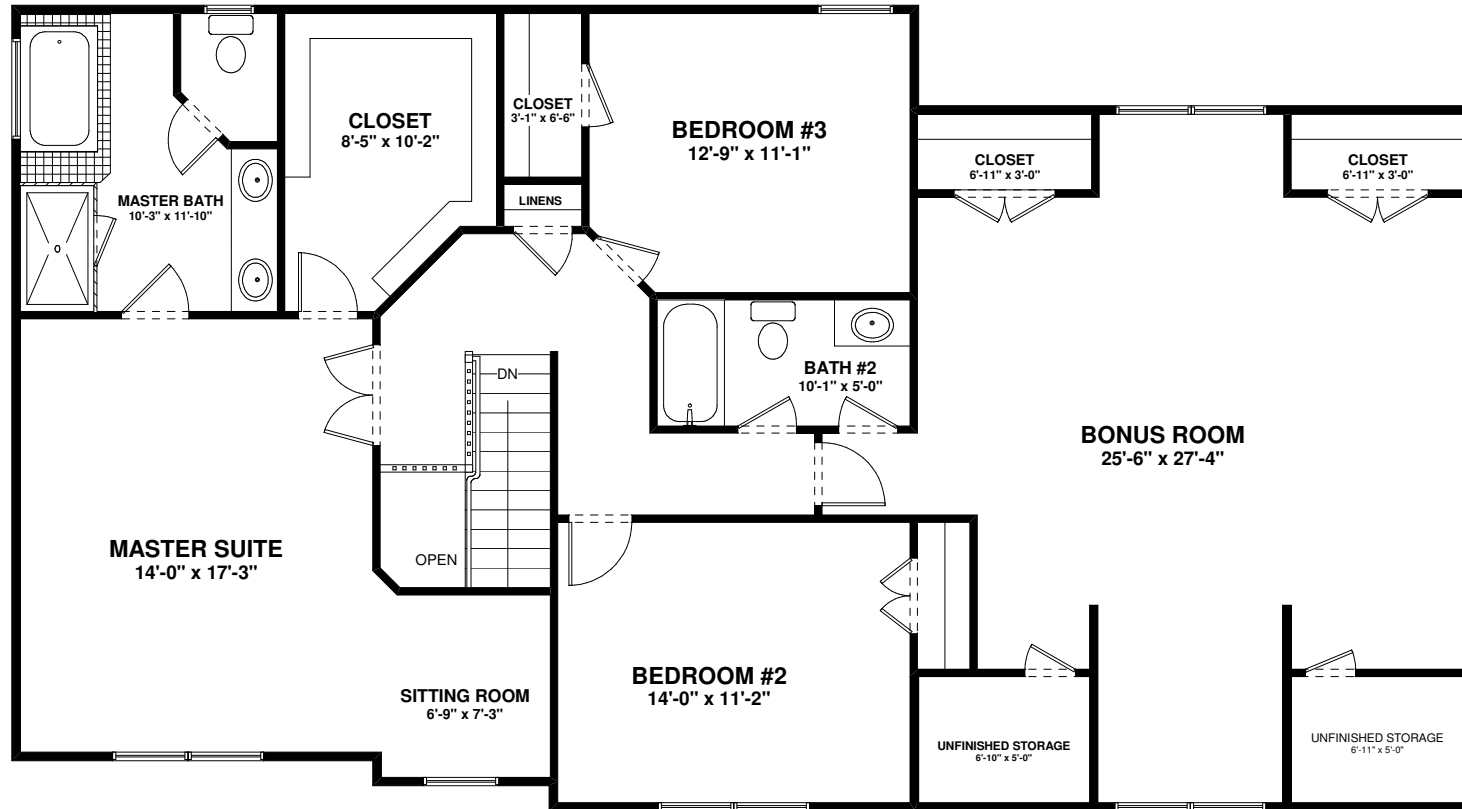

## THE LEESBURG II

MODEL CODE 450-000  
4596 SQUARE FEET

DRAWINGS ARE ARTISTIC RENDERINGS AND ARE SUBJECT TO CHANGE  
ALL MEASUREMENTS ARE APPROXIMATE, PLEASE REFERENCE FULL DRAWINGS  
FOR DETAILS AND OPTIONAL INFORMATION