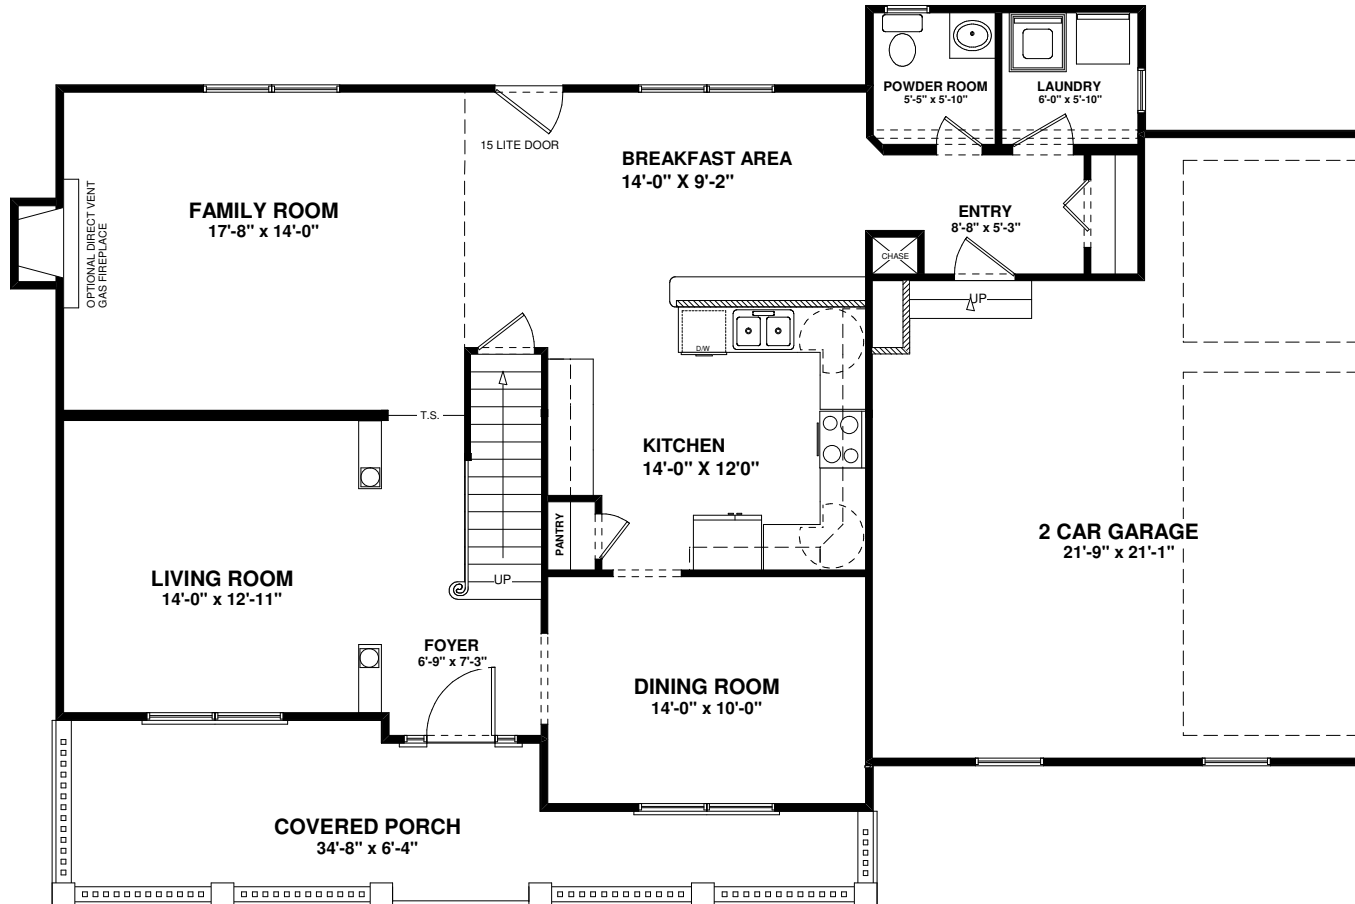

## THE LEESBURG II

MODEL CODE 450-000  
4596 SQUARE FEET

DRAWINGS ARE ARTISTIC RENDERINGS AND ARE SUBJECT TO CHANGE  
ALL MEASUREMENTS ARE APPROXIMATE, PLEASE REFERENCE FULL DRAWINGS  
FOR DETAILS AND OPTIONAL INFORMATION